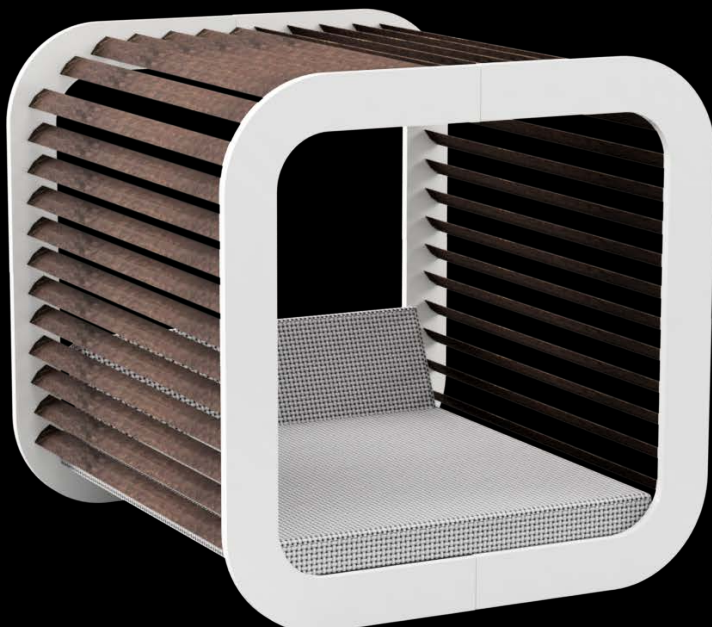

Exclusive, contemporary garden pods, encapsulating the best of architecture, design and luxury outdoor living.

- Made from recycled aluminium.
- Very low maintenance.
- Powder coated finish with 10 year guarantee.
- Articulated blades for privacy or shade.
- Non slip aluminium decking base.
- Bespoke colours and sizing options available.
- Several style options available.

## The Privacy Bench

A beautifully designed seat for that secluded garden space or roof terrace.

2m x 2m x 1m

## The Alfresco Diner

A modular dining solution available in 2, 4 or 6 seater options.

2m x 2m x 1 - 2 seater  
2m x 2m x 1.5m - 4 seater  
2m x 2m x 2m - 6 seater

## The Daybed

Our contemporary cabana is the perfect retreat from the mid-day sun. Poolside living does not get any better!

2m x 2m x 2m